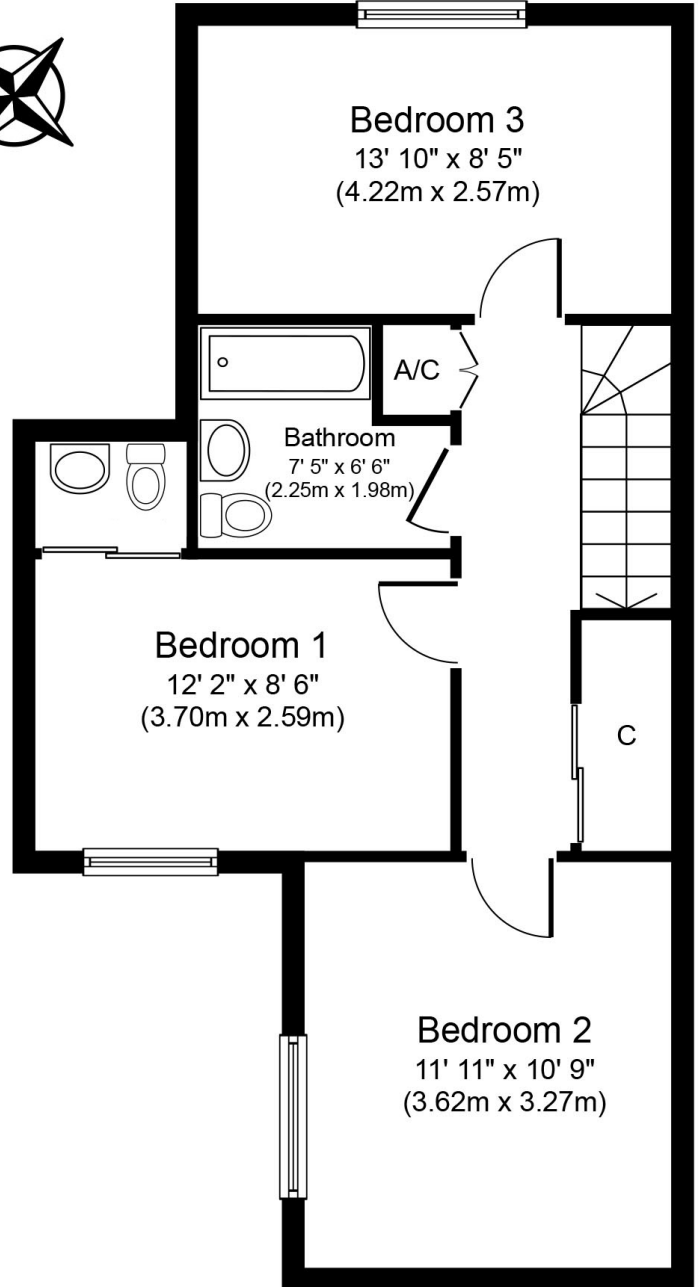

Ground Floor
Approximate Floor Area
355 sq. ft.
(33.0 sq. m.)

First Floor
Approximate Floor Area
527 sq. ft.
(49.0 sq. m.)

Whilst every attempt has been made to ensure the accuracy of the floor plan contained here, measurements of doors, windows, rooms and any other items are approximate and no responsibility is taken for any error, omission, or mis-statement. This plan is for illustrative purposes only and should be used as such by any prospective purchaser or tenant. The services, systems and appliances shown have not been tested and no guarantee as to their operability or efficiency can be given.