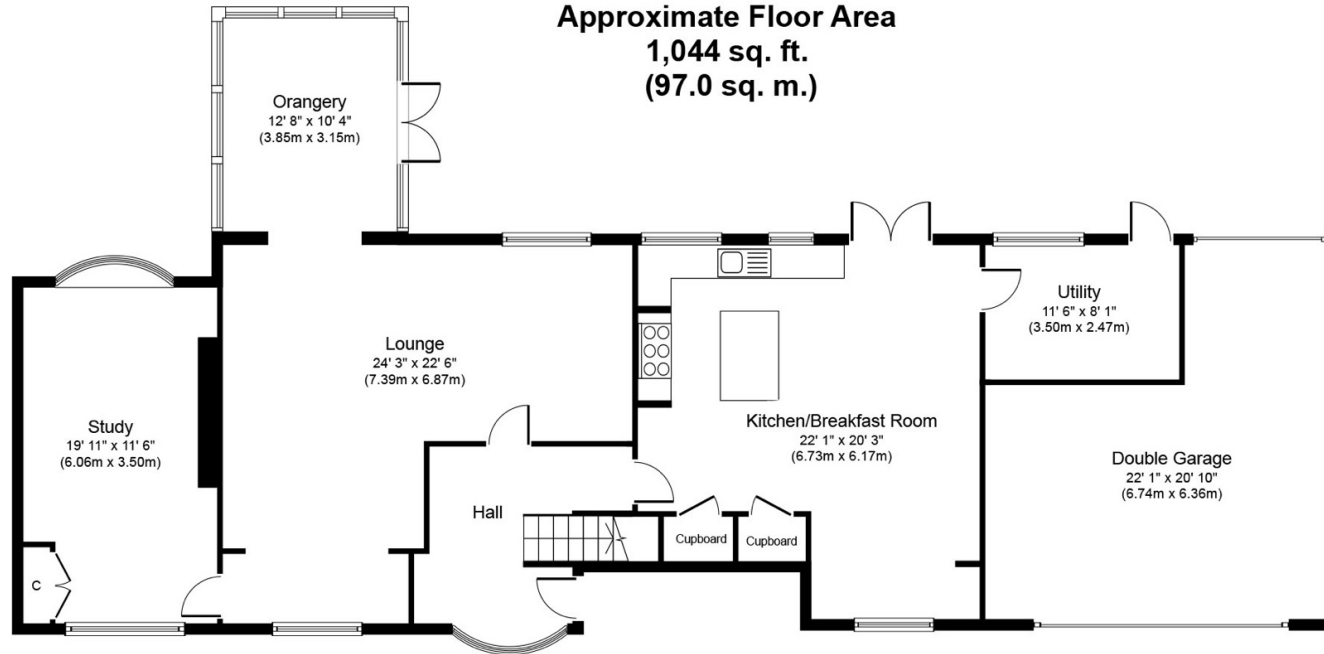

First Floor
Approximate Floor Area
1,044 sq. ft.
(97.0 sq. m.)

Ground Floor
Approximate Floor Area
1,798 sq. ft.
(167.0 sq. m.)

Whilst every attempt has been made to ensure the accuracy of the floor plan contained here, measurements of doors, windows, rooms and any other items are approximate and no responsibility is taken for any error, omission, or mis-statement. This plan is for illustrative purposes only and should be used as such by any prospective purchaser or tenant. The services, systems and appliances shown have not been tested and no guarantee as to their operability or efficiency can be given.