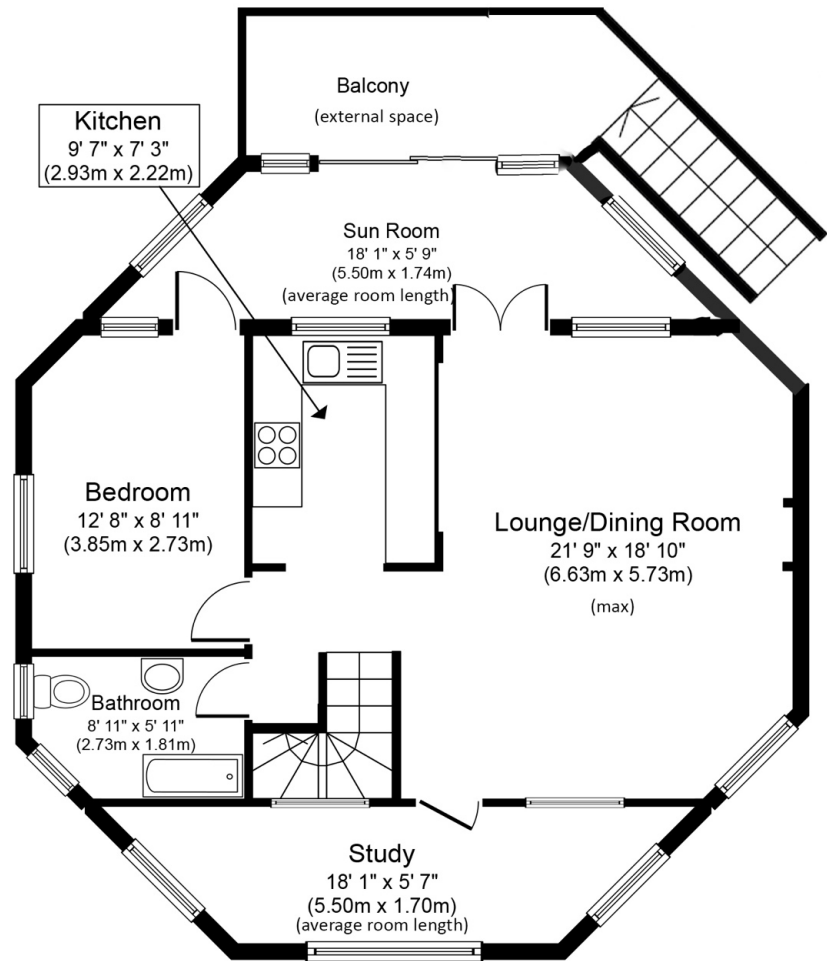

Ground Floor
Approximate Floor Area
764 sq. ft.
(71.0 sq. m.)

First Floor
Approximate Floor Area
785 sq. ft.
(73.0 sq. m.)

Whilst every attempt has been made to ensure the accuracy of the floor plan contained here, measurements of doors, windows, rooms and any other items are approximate and no responsibility is taken for any error, omission, or mis-statement. This plan is for illustrative purposes only and should be used as such by any prospective purchaser or tenant. The services, systems and appliances shown have not been tested and no guarantee as to their operability or efficiency can be given.