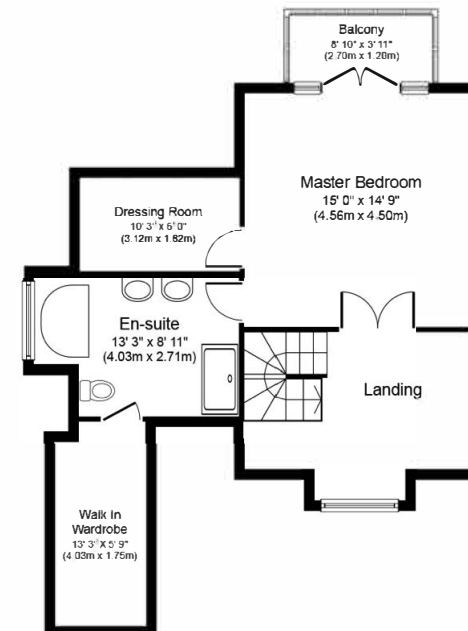

Boat House and ancillary accommodation

Ground Floor
Approximate Floor Area
1,466 sq. ft.
(136.2 sq. m.)

First Floor
Approximate Floor Area
619 sq. ft.
(57.5 sq. m.)

Whilst every attempt has been made to ensure the accuracy of the floor plan contained here, measurements of doors, windows, rooms and any other items are approximate and no responsibility is taken for any error, omission, or misstatement. This plan is for illustrative purposes only and should be used as such by any prospective purchaser or tenant. The services, systems and appliances shown have not been tested and no guarantee as to their operability or efficiency can be given.