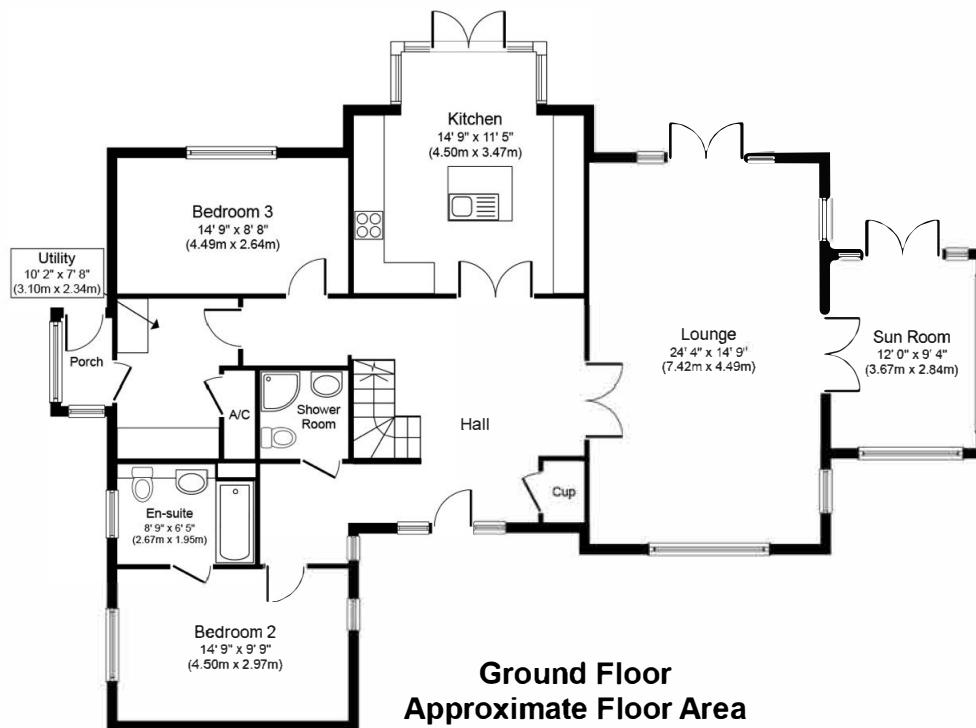

Boat House and ancillary accommodation

Ground Floor
Approximate Floor Area
1,466 sq. ft.
(136.2 sq. m.)

First Floor
Approximate Floor Area
619 sq. ft.
(57.5 sq. m.)

Whilst every attempt has been made to ensure the accuracy of the floor plan contained here, measurements of doors, windows, rooms and any other items are approximate and no responsibility is taken for any error, omission, or misstatement. This plan is for illustrative purposes only and should be used as such by any prospective purchaser or tenant. The services, systems and appliances shown have not been tested and no guarantee as to their operability or efficiency can be given.