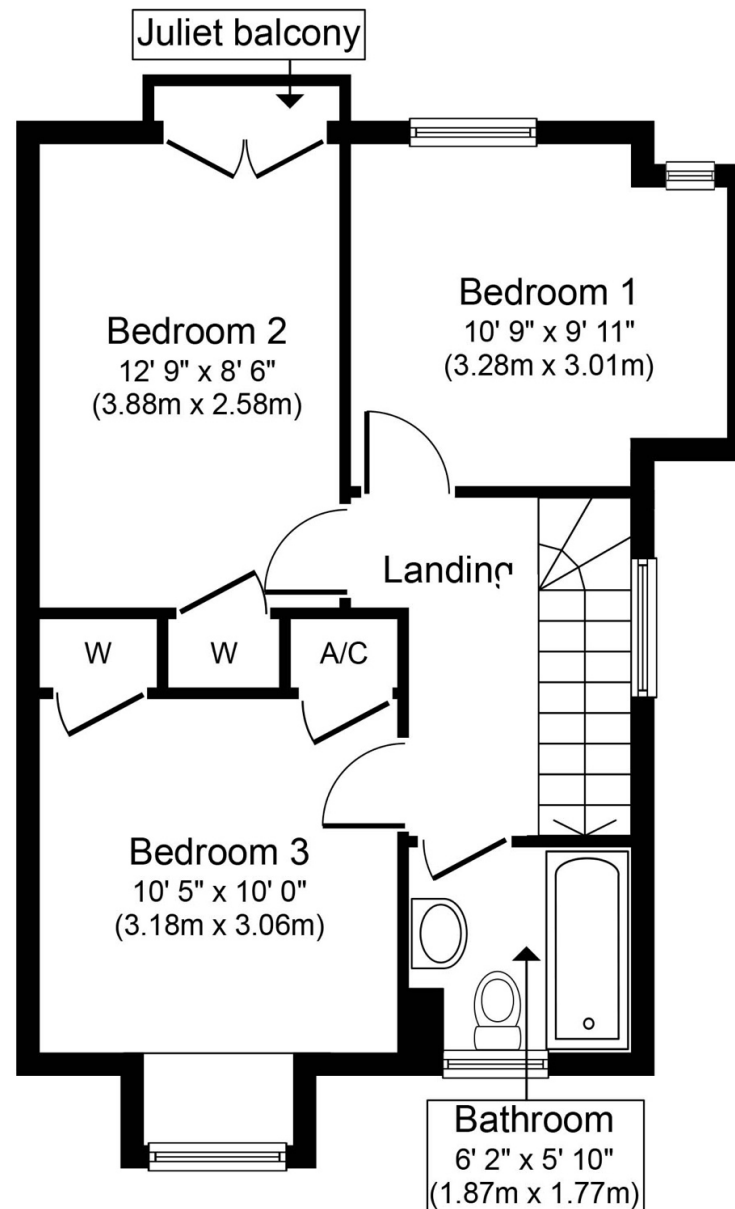

Ground Floor
Approximate Floor Area
431 sq. ft.
(40.0 sq. m.)

First Floor
Approximate Floor Area
463 sq. ft.
(43.0 sq. m.)

Whilst every attempt has been made to ensure the accuracy of the floor plan contained here, measurements of doors, windows, rooms and any other items are approximate and no responsibility is taken for any error, omission, or mis-statement. This plan is for illustrative purposes only and should be used as such by any prospective purchaser or tenant. The services, systems and appliances shown have not been tested and no guarantee as to their operability or efficiency can be given.