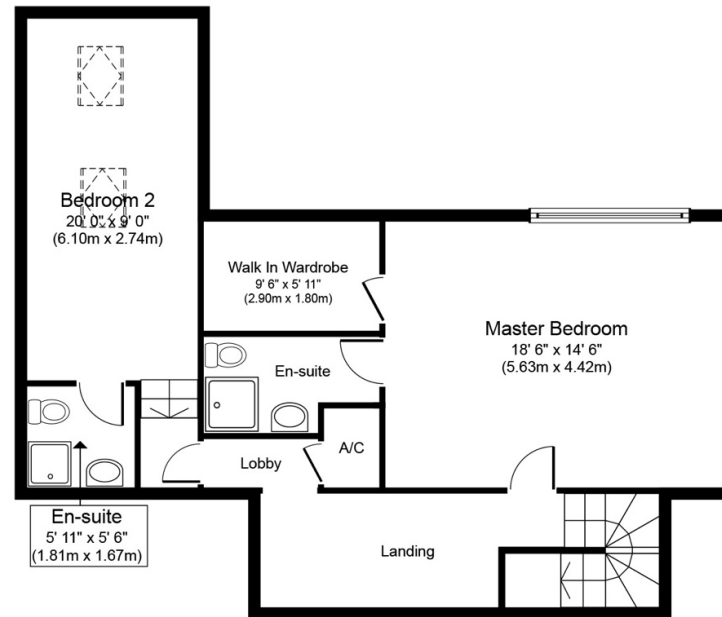

Ground Floor
Approximate Floor Area
1,359 sq. ft.
(126.3 sq. m.)

First Floor
Approximate Floor Area
788 sq. ft.
(73.2 sq. m.)

Outbuilding
Approximate Floor Area
117 sq. ft.
(10.9 sq. m.)

Whilst every attempt has been made to ensure the accuracy of the floor plan contained here, measurements of doors, windows, rooms and any other items are approximate and no responsibility is taken for any error, omission, or mis-statement. This plan is for illustrative purposes only and should be used as such by any prospective purchaser or tenant. The services, systems and appliances shown have not been tested and no guarantee as to their operability or efficiency can be given.