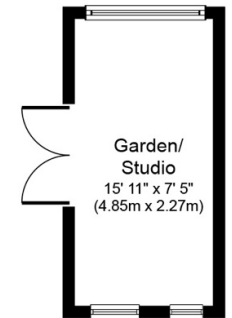

Ground Floor
Approximate Floor Area
1,359 sq. ft.
(126.3 sq. m.)

First Floor
Approximate Floor Area
788 sq. ft.
(73.2 sq. m.)

Outbuilding
Approximate Floor Area
117 sq. ft.
(10.9 sq. m.)

Whilst every attempt has been made to ensure the accuracy of the floor plan contained here, measurements of doors, windows, rooms and any other items are approximate and no responsibility is taken for any error, omission, or mis-statement. This plan is for illustrative purposes only and should be used as such by any prospective purchaser or tenant. The services, systems and appliances shown have not been tested and no guarantee as to their operability or efficiency can be given.