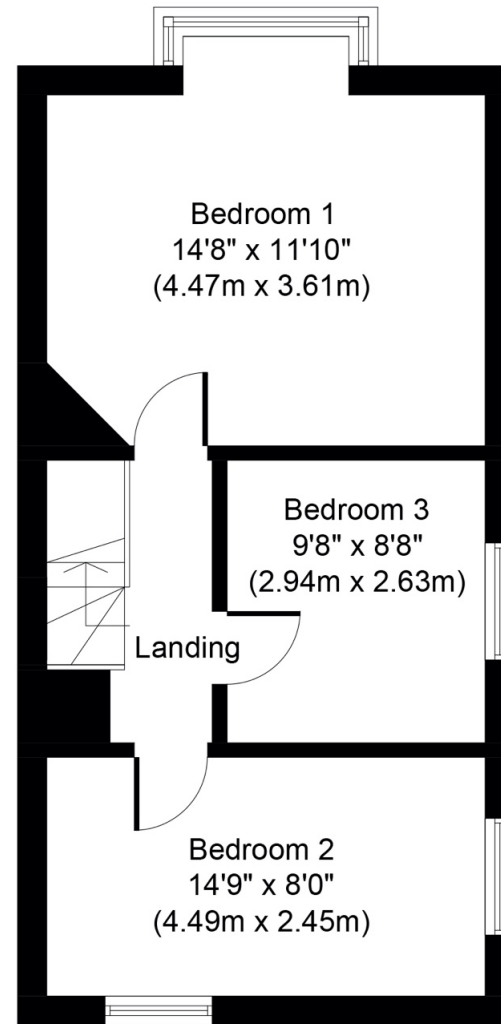

Ground Floor
Approximate Floor Area
562 Sq. ft.
(52.2 Sq. m.)

First Floor
Approximate Floor Area
459 Sq. ft.
(42.6 Sq. m.)

Whilst every attempt has been made to ensure the accuracy of the floor plan contained here, measurements of doors, windows, rooms and any other items are approximate and no responsibility is taken for any error, omission, or mis-statement. This plan is for illustrative purposes only and should be used as such by any prospective purchaser or tenant. The services, systems and appliances shown have not been tested and no guarantee as to their operability or efficiency can be given.