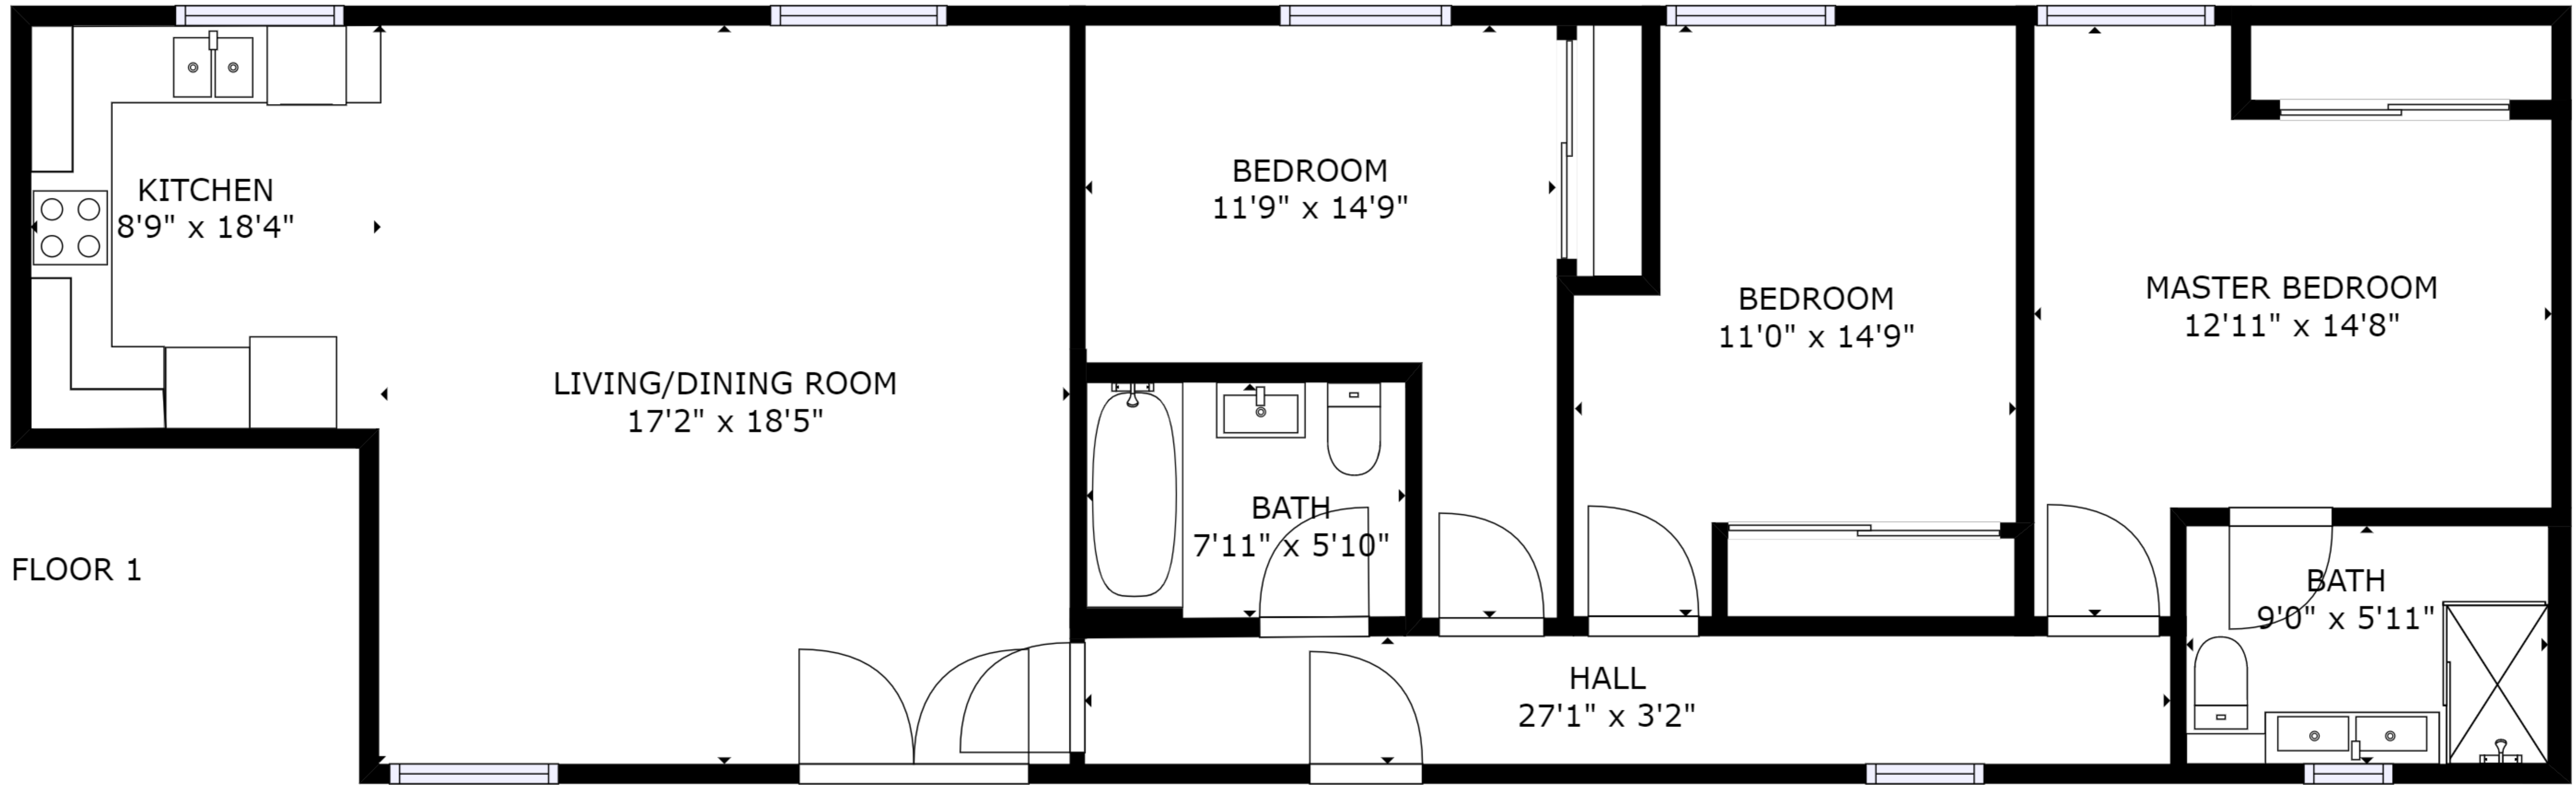

FLOOR 1

GROSS INTERNAL AREA  
FLOOR 1: 649 sq. ft  
TOTAL: 649 sq. ft

SIZES AND DIMENSIONS ARE APPROXIMATE, ACTUAL MAY VARY.

FLOOR 1

GROSS INTERNAL AREA  
FLOOR 1: 649 sq. ft  
TOTAL: 649 sq. ft

SIZES AND DIMENSIONS ARE APPROXIMATE, ACTUAL MAY VARY.

GROSS INTERNAL AREA  
FLOOR 1: 1083 sq. ft  
TOTAL: 1083 sq. ft

SIZES AND DIMENSIONS ARE APPROXIMATE, ACTUAL MAY VARY.

FLOOR 2

FLOOR 1

GROSS INTERNAL AREA  
 FLOOR 1: 526 sq. ft, FLOOR 2: 157 sq. ft  
 EXCLUDED AREAS: , REDUCED HEADROOM BELOW 1.5M: 24 sq. ft  
 TOTAL: 683 sq. ft  
 SIZES AND DIMENSIONS ARE APPROXIMATE, ACTUAL MAY VARY.