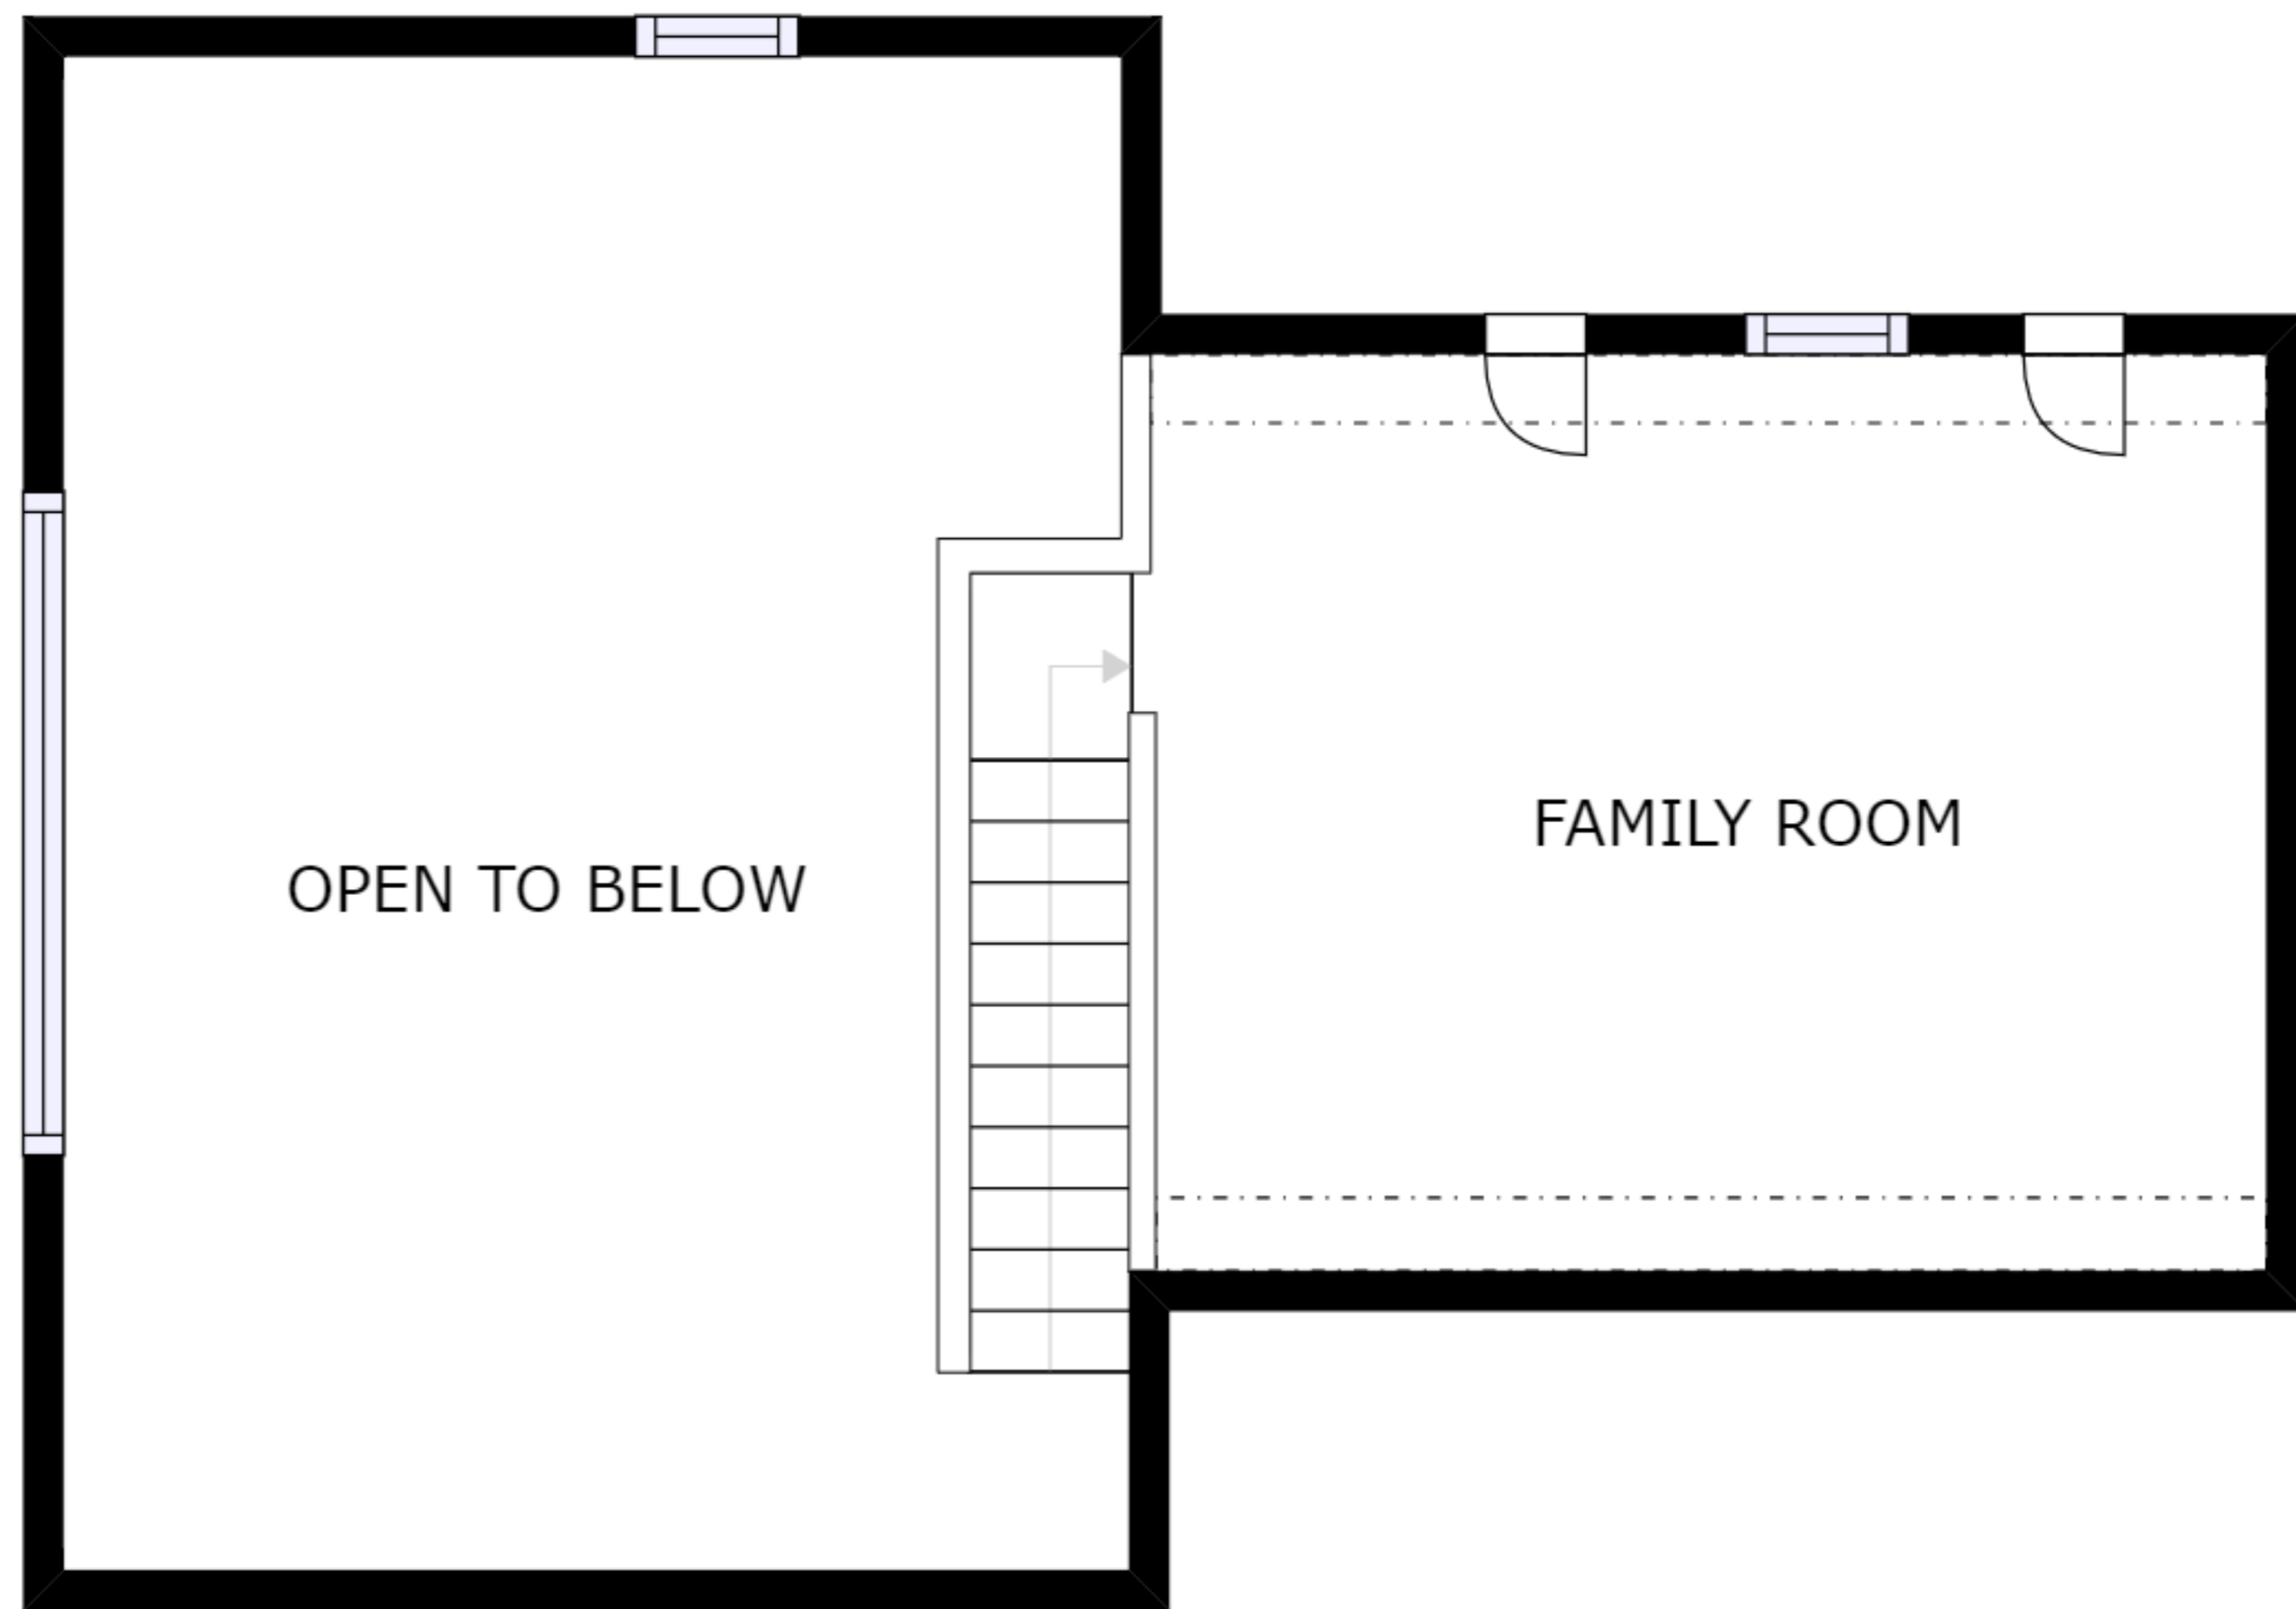

FLOOR 1

GROSS INTERNAL AREA  
FLOOR 1: 649 sq. ft  
TOTAL: 649 sq. ft

SIZES AND DIMENSIONS ARE APPROXIMATE, ACTUAL MAY VARY.

FLOOR 1

GROSS INTERNAL AREA  
FLOOR 1: 649 sq. ft  
TOTAL: 649 sq. ft

SIZES AND DIMENSIONS ARE APPROXIMATE, ACTUAL MAY VARY.

GROSS INTERNAL AREA  
FLOOR 1: 1083 sq. ft  
TOTAL: 1083 sq. ft

SIZES AND DIMENSIONS ARE APPROXIMATE, ACTUAL MAY VARY.

FLOOR 2

FLOOR 1

GROSS INTERNAL AREA  
 FLOOR 1: 526 sq. ft, FLOOR 2: 157 sq. ft  
 EXCLUDED AREAS: , REDUCED HEADROOM BELOW 1.5M: 24 sq. ft  
 TOTAL: 683 sq. ft  
 SIZES AND DIMENSIONS ARE APPROXIMATE, ACTUAL MAY VARY.