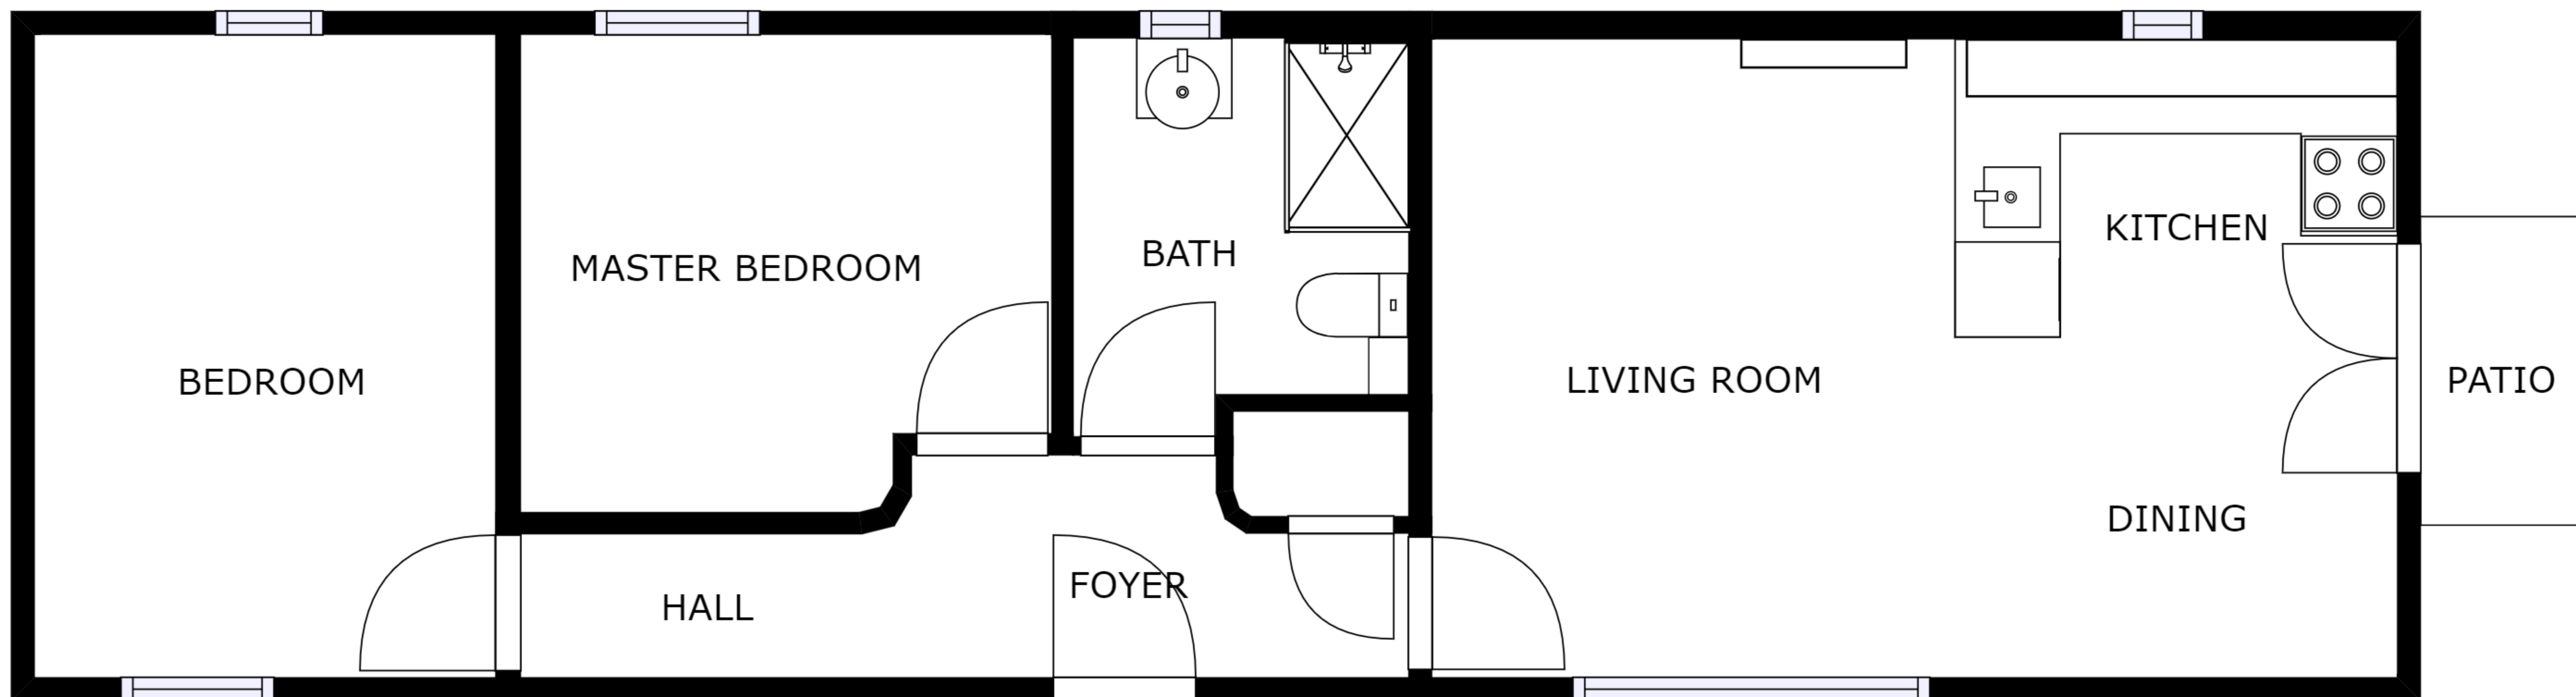

FLOOR 1

GROSS INTERNAL AREA  
FLOOR 1: 649 sq. ft  
TOTAL: 649 sq. ft

SIZES AND DIMENSIONS ARE APPROXIMATE, ACTUAL MAY VARY.

FLOOR 1

GROSS INTERNAL AREA  
FLOOR 1: 649 sq. ft  
TOTAL: 649 sq. ft

SIZES AND DIMENSIONS ARE APPROXIMATE, ACTUAL MAY VARY.

GROSS INTERNAL AREA  
FLOOR 1: 1083 sq. ft  
TOTAL: 1083 sq. ft

SIZES AND DIMENSIONS ARE APPROXIMATE, ACTUAL MAY VARY.

FLOOR 2

FLOOR 1

GROSS INTERNAL AREA  
 FLOOR 1: 526 sq. ft, FLOOR 2: 157 sq. ft  
 EXCLUDED AREAS: , REDUCED HEADROOM BELOW 1.5M: 24 sq. ft  
 TOTAL: 683 sq. ft  
 SIZES AND DIMENSIONS ARE APPROXIMATE, ACTUAL MAY VARY.