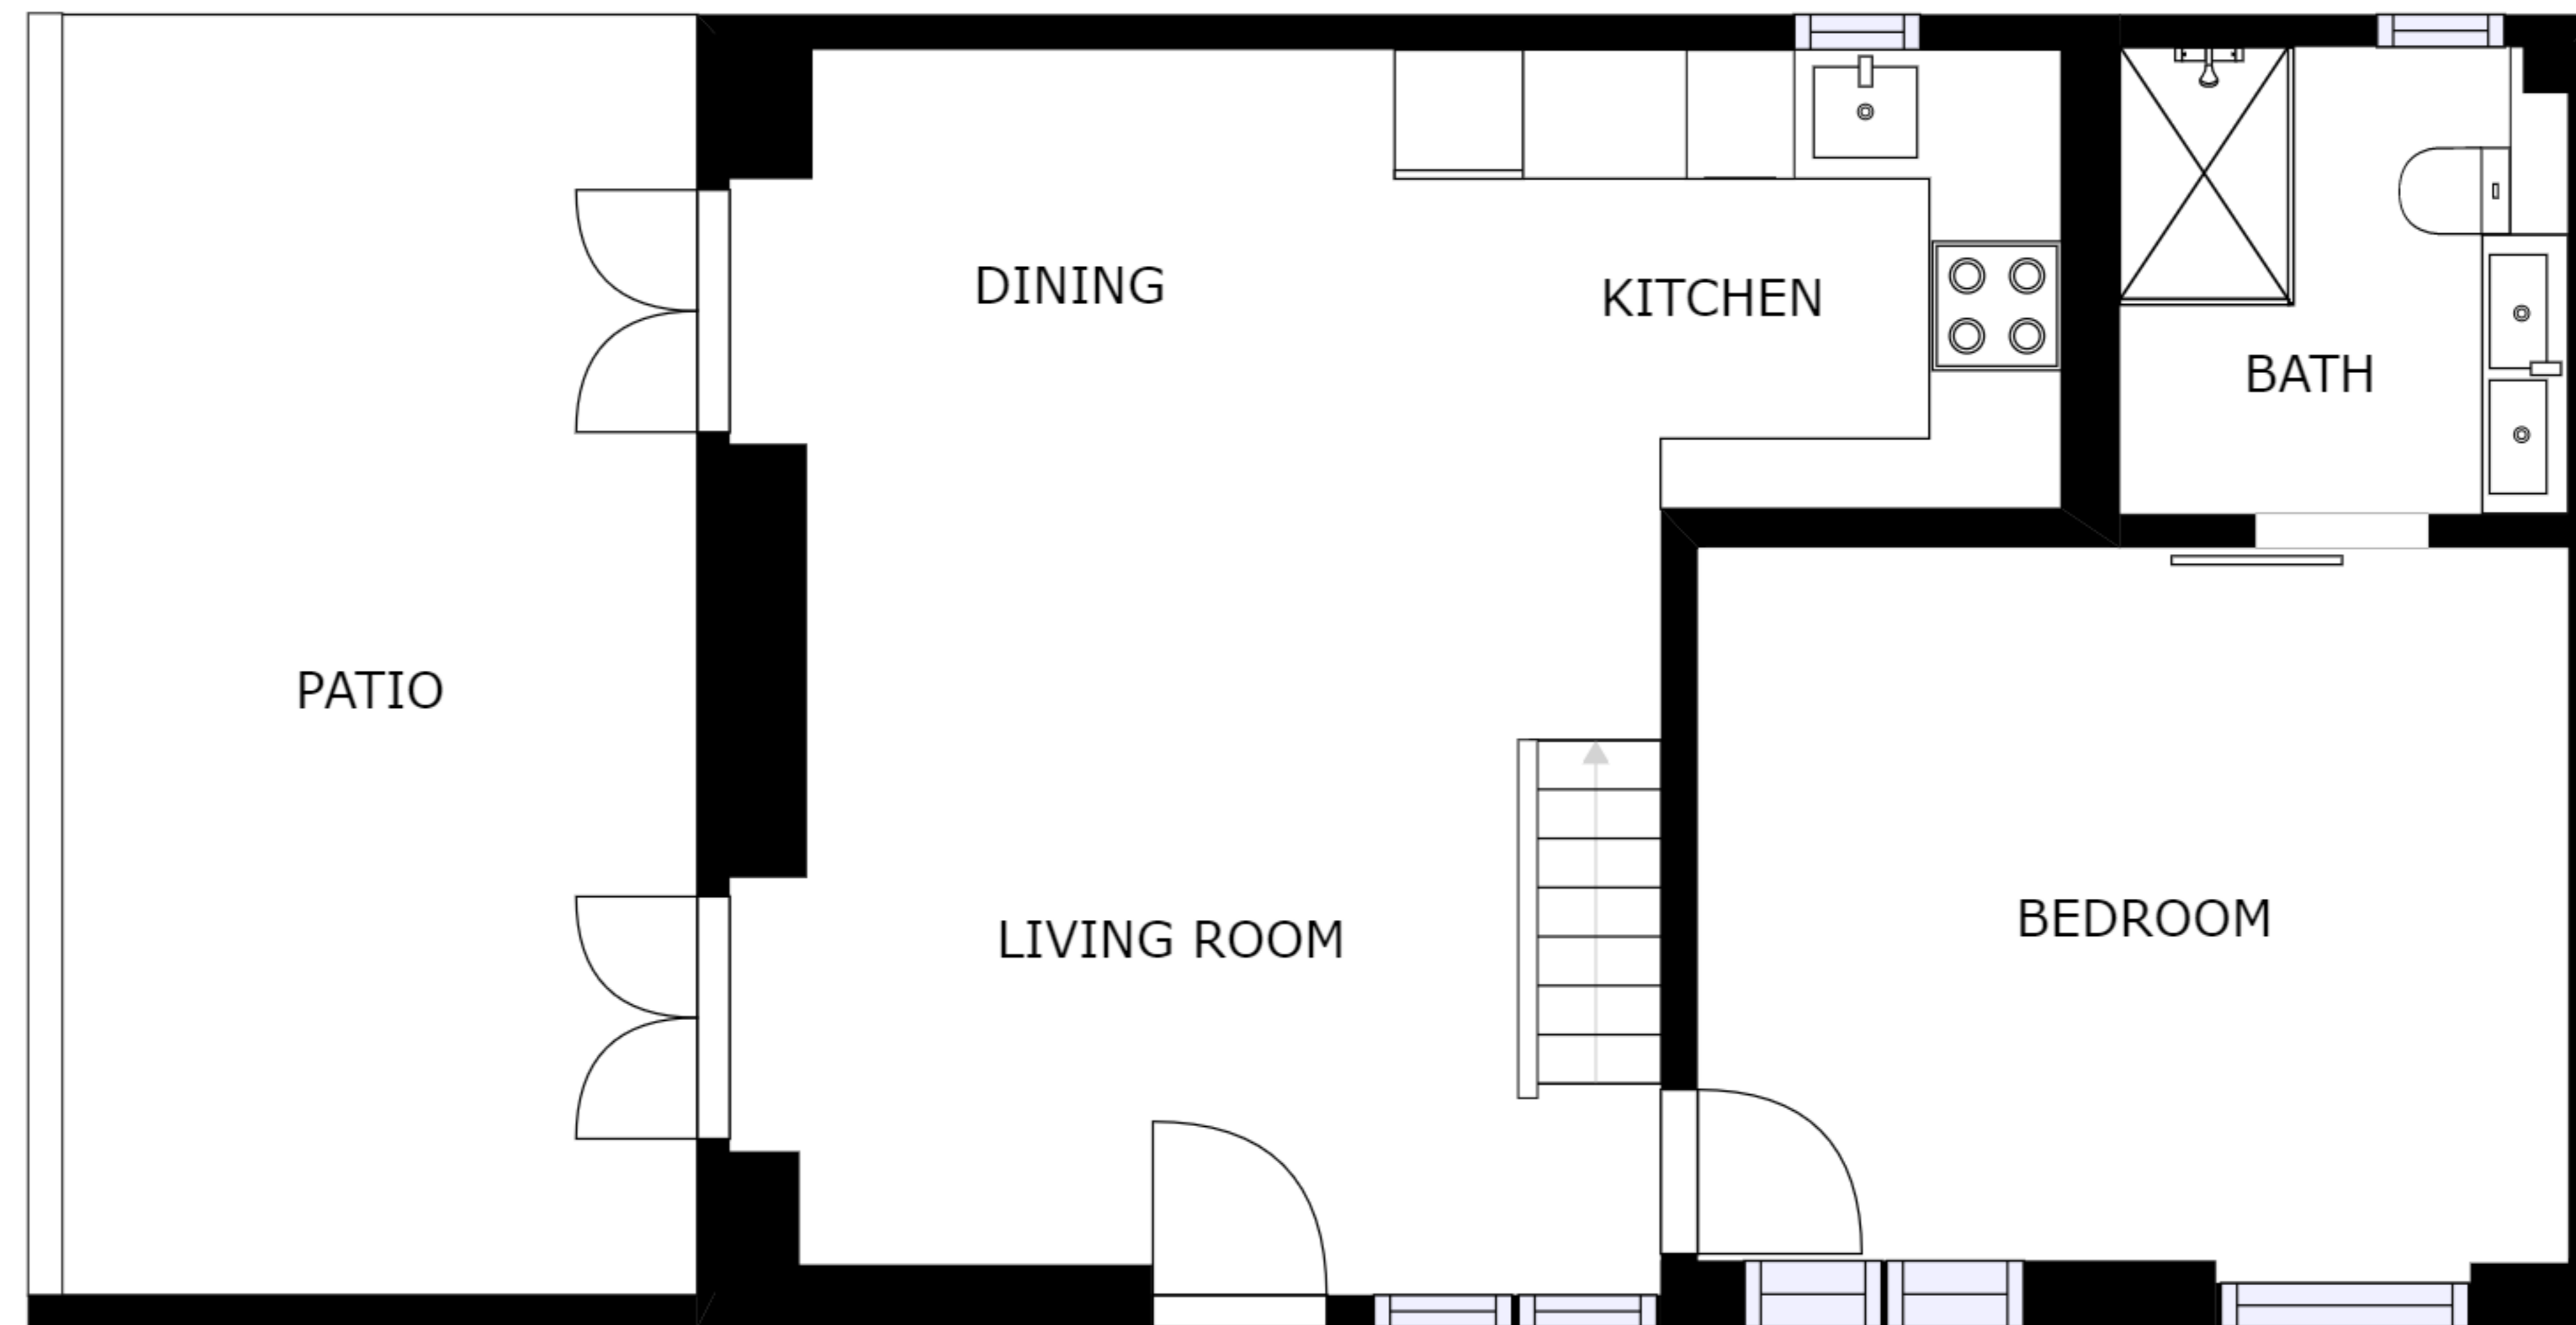

FLOOR 1

GROSS INTERNAL AREA  
FLOOR 1: 649 sq. ft  
TOTAL: 649 sq. ft

SIZES AND DIMENSIONS ARE APPROXIMATE, ACTUAL MAY VARY.

FLOOR 1

GROSS INTERNAL AREA  
FLOOR 1: 649 sq. ft  
TOTAL: 649 sq. ft

SIZES AND DIMENSIONS ARE APPROXIMATE, ACTUAL MAY VARY.

GROSS INTERNAL AREA  
FLOOR 1: 1083 sq. ft  
TOTAL: 1083 sq. ft

SIZES AND DIMENSIONS ARE APPROXIMATE, ACTUAL MAY VARY.

FLOOR 2

FLOOR 1

GROSS INTERNAL AREA  
 FLOOR 1: 526 sq. ft, FLOOR 2: 157 sq. ft  
 EXCLUDED AREAS: , REDUCED HEADROOM BELOW 1.5M: 24 sq. ft  
 TOTAL: 683 sq. ft  
 SIZES AND DIMENSIONS ARE APPROXIMATE, ACTUAL MAY VARY.