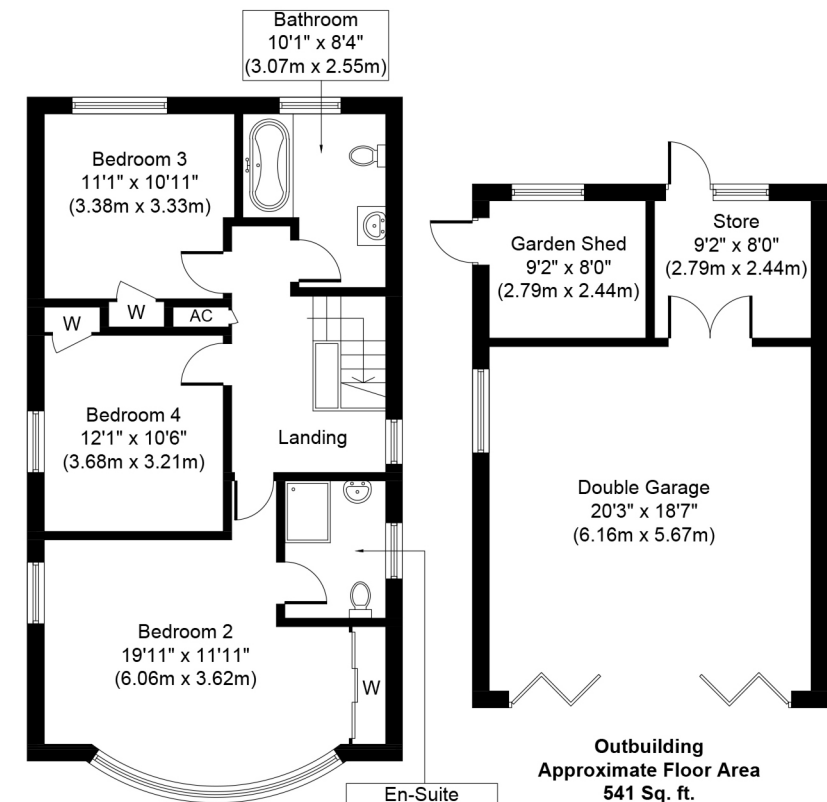

**Ground Floor**  
Approximate Floor Area  
1764 Sq. ft.  
(163.9 Sq. m.)

**First Floor**  
Approximate Floor Area  
763 Sq. ft.  
(70.9 Sq. m.)

**Outbuilding**  
Approximate Floor Area  
541 Sq. ft.  
(50.3 Sq. m.)  
(Not Shown In Actual  
Location / Orientation)

Whilst every attempt has been made to ensure the accuracy of the floor plan contained here, measurements of doors, windows, rooms and any other items are approximate and no responsibility is taken for any error, omission, or mis-statement. This plan is for illustrative purposes only and should be used as such by any prospective purchaser or tenant. The services, systems and appliances shown have not been tested and no guarantee as to their operability or efficiency can be given.