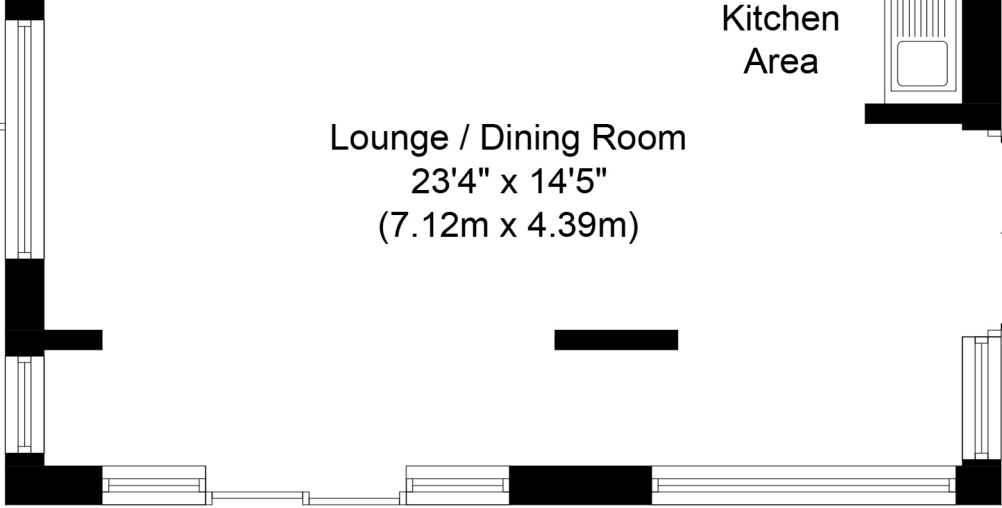

Bathroom
8'9" x 7'8"
(2.67m x 2.34m)

Bedroom 1
12'0" x 10'0"
(3.66m x 3.04m)

Bedroom 2
9'9" x 8'6"
(2.98m x 2.60m)

Bedroom 3
8'6" x 8'6"
(2.60m x 2.58m)

Kitchen Area

Lounge / Dining Room
23'4" x 14'5"
(7.12m x 4.39m)

Fenced Deck
29'10" x 6'7"
(9.10m x 2.00m)

Approximate Floor Area
780 Sq. ft.
(72.5 Sq. m.)