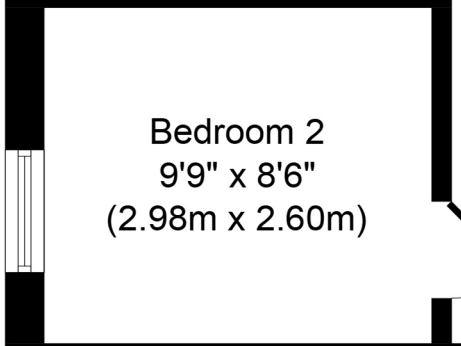

Bathroom
8'9" x 7'8"
(2.67m x 2.34m)

Bedroom 1
12'0" x 10'0"
(3.66m x 3.04m)

Bedroom 2
9'9" x 8'6"
(2.98m x 2.60m)

Bedroom 3
8'6" x 8'6"
(2.60m x 2.58m)

Kitchen Area

Lounge / Dining Room
23'4" x 14'5"
(7.12m x 4.39m)

Fenced Deck
29'10" x 6'7"
(9.10m x 2.00m)

Approximate Floor Area
780 Sq. ft.
(72.5 Sq. m.)