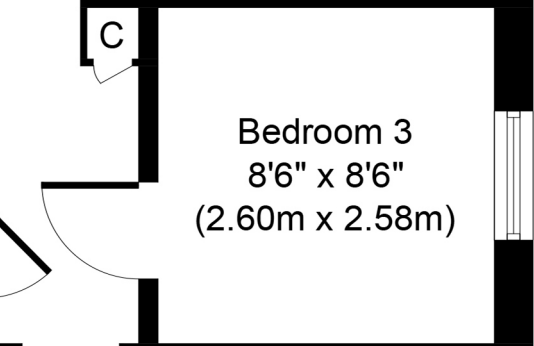

Bathroom
8'9" x 7'8"
(2.67m x 2.34m)

Bedroom 1
12'0" x 10'0"
(3.66m x 3.04m)

Bedroom 2
9'9" x 8'6"
(2.98m x 2.60m)

Bedroom 3
8'6" x 8'6"
(2.60m x 2.58m)

Kitchen Area

Lounge / Dining Room
23'4" x 14'5"
(7.12m x 4.39m)

Fenced Deck
29'10" x 6'7"
(9.10m x 2.00m)

Approximate Floor Area
780 Sq. ft.
(72.5 Sq. m.)