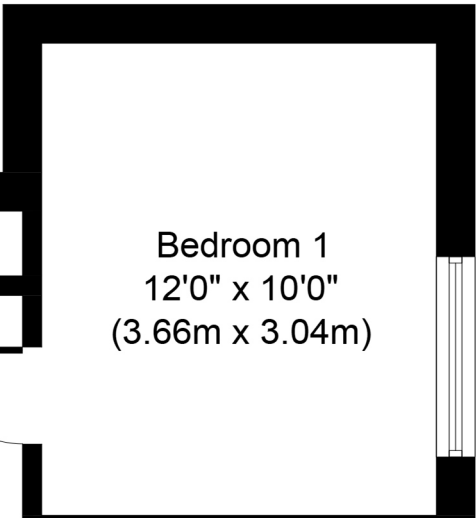

Bathroom
8'9" x 7'8"
(2.67m x 2.34m)

Bedroom 1
12'0" x 10'0"
(3.66m x 3.04m)

Bedroom 2
9'9" x 8'6"
(2.98m x 2.60m)

Bedroom 3
8'6" x 8'6"
(2.60m x 2.58m)

Kitchen Area

Lounge / Dining Room
23'4" x 14'5"
(7.12m x 4.39m)

Fenced Deck
29'10" x 6'7"
(9.10m x 2.00m)

Approximate Floor Area
780 Sq. ft.
(72.5 Sq. m.)