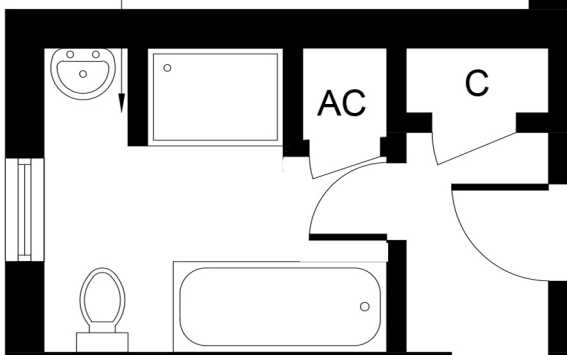

Bathroom
8'9" x 7'8"
(2.67m x 2.34m)

Bedroom 1
12'0" x 10'0"
(3.66m x 3.04m)

Bedroom 2
9'9" x 8'6"
(2.98m x 2.60m)

Bedroom 3
8'6" x 8'6"
(2.60m x 2.58m)

Kitchen Area

Lounge / Dining Room
23'4" x 14'5"
(7.12m x 4.39m)

Fenced Deck
29'10" x 6'7"
(9.10m x 2.00m)

Approximate Floor Area
780 Sq. ft.
(72.5 Sq. m.)