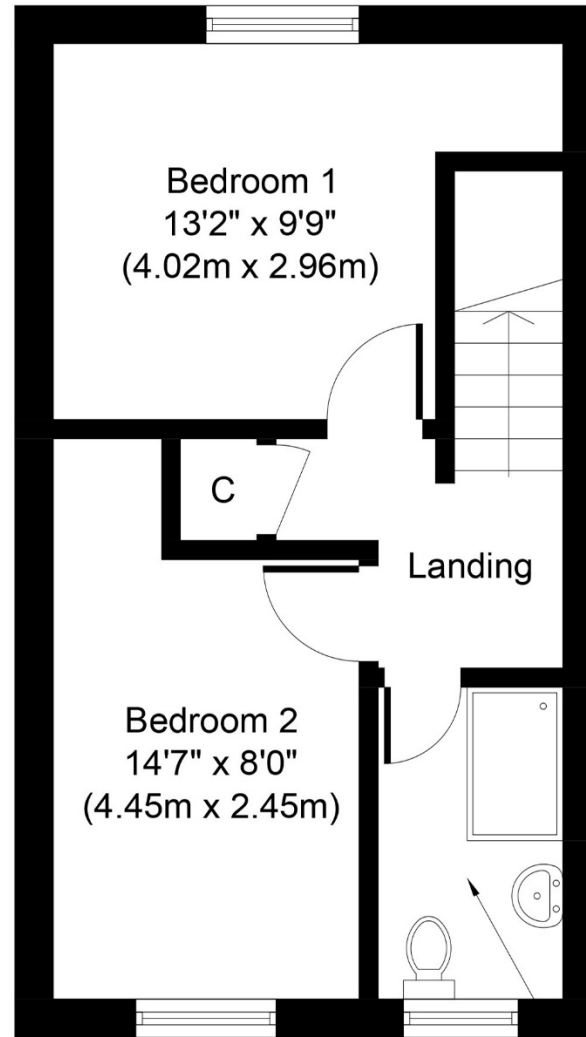

Ground Floor
Approximate Floor Area
323 Sq. ft.
(30.0 Sq. m.)

First Floor
Approximate Floor Area
323 Sq. ft.
(30.0 Sq. m.)

Shower Room
8'1" x 4'10"
(2.47m x 1.48m)

Whilst every attempt has been made to ensure the accuracy of the floor plan contained here, measurements of doors, windows, rooms and any other items are approximate and no responsibility is taken for any error, omission, or mis-statement. The measurements should not be relied upon for valuation, transaction and/or funding purposes. This plan is for illustrative purposes only and should be used as such by any prospective purchaser or tenant. The services, systems and appliances shown have not been tested and no guarantee as to their operability or efficiency can be given.