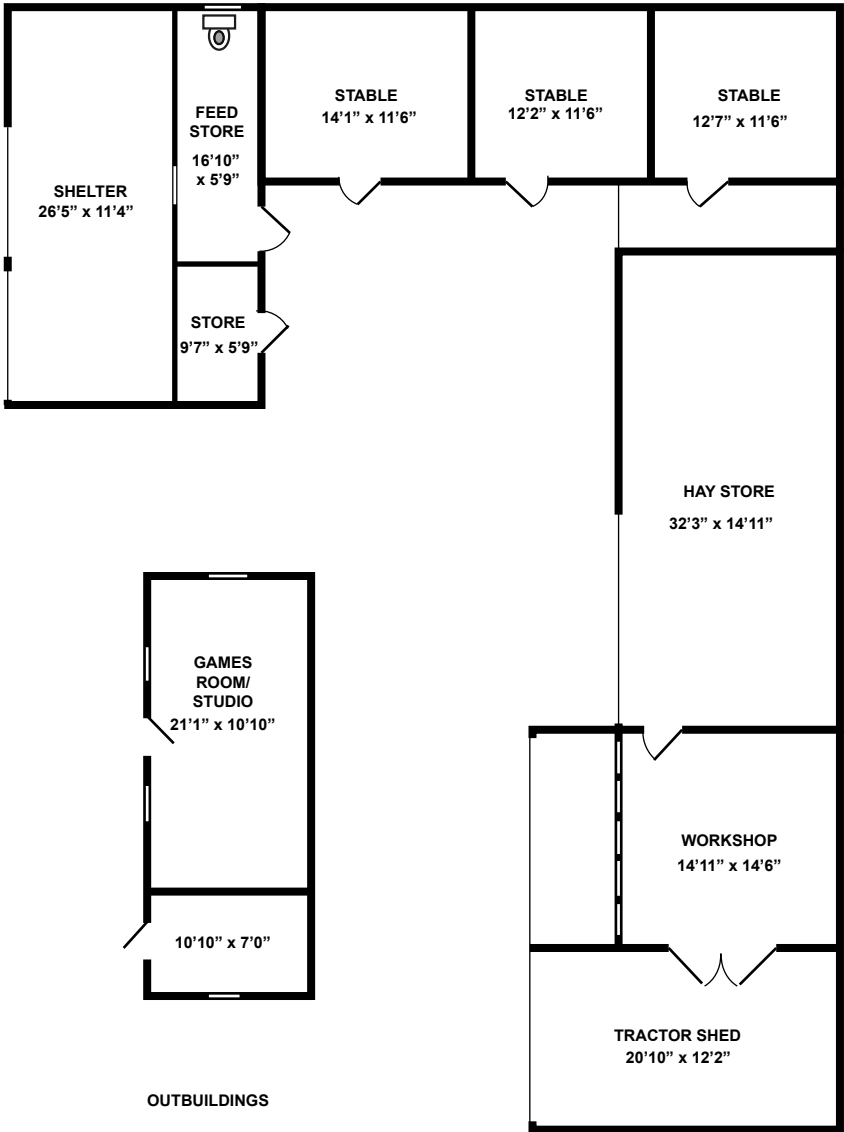

FIRST FLOOR

GROUND FLOOR

SHELTER
26'5" x 11'4"

FEED
STORE
16'10"
x 5'9"

STABLE
14'1" x 11'6"

STABLE
12'2" x 11'6"

STABLE
12'7" x 11'6"

STORE
9'7" x 5'9"

HAY STORE
32'3" x 14'11"

GAMES
ROOM/
STUDIO
21'1" x 10'10"

10'10" x 7'0"

WORKSHOP
14'11" x 14'6"

TRACTOR SHED
20'10" x 12'2"

OUTBUILDINGS