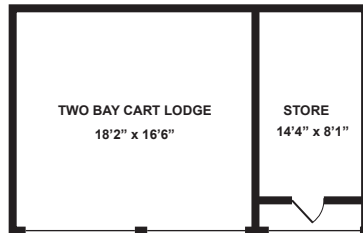

FIRST FLOOR

GROUND FLOOR

SHELTER
26'5" x 11'4"

FEED
STORE
16'10"
x 5'9"

STABLE
14'1" x 11'6"

STABLE
12'2" x 11'6"

STABLE
12'7" x 11'6"

STORE
9'7" x 5'9"

HAY STORE
32'3" x 14'11"

GAMES
ROOM/
STUDIO
21'1" x 10'10"

10'10" x 7'0"

WORKSHOP
14'11" x 14'6"

TRACTOR SHED
20'10" x 12'2"

OUTBUILDINGS