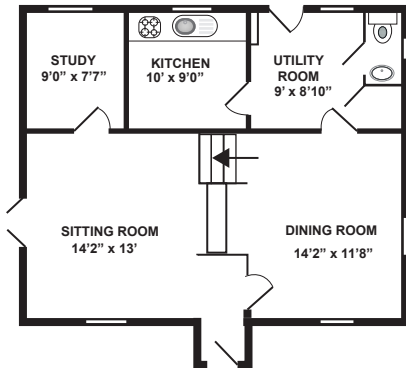

FIRST FLOOR

GROUND FLOOR

SHELTER
26'5" x 11'4"

FEED
STORE
16'10"
x 5'9"

STABLE
14'1" x 11'6"

STABLE
12'2" x 11'6"

STABLE
12'7" x 11'6"

STORE
9'7" x 5'9"

HAY STORE
32'3" x 14'11"

GAMES
ROOM/
STUDIO
21'1" x 10'10"

10'10" x 7'0"

WORKSHOP
14'11" x 14'6"

TRACTOR SHED
20'10" x 12'2"

OUTBUILDINGS