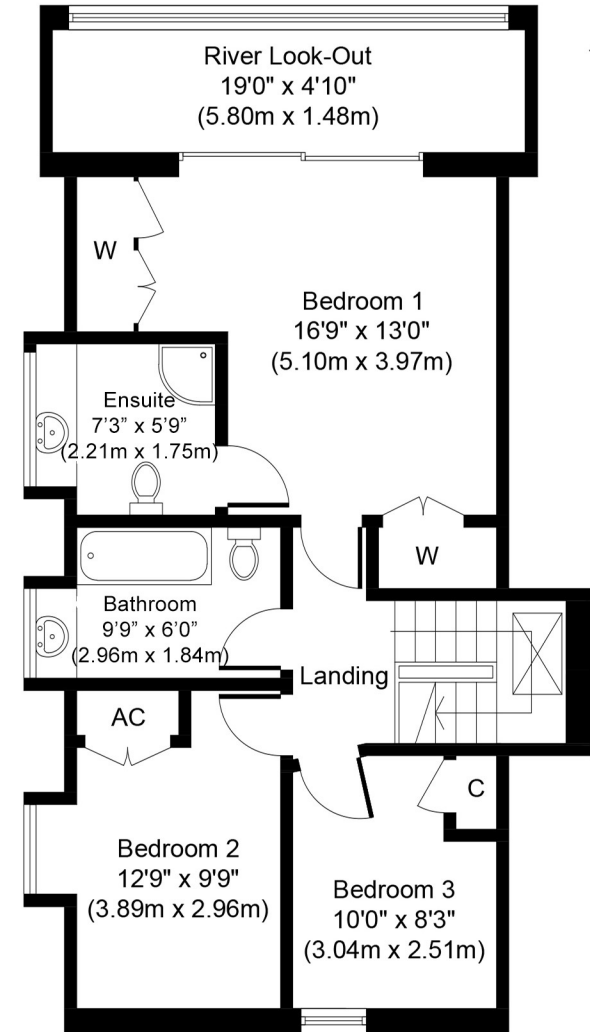

Ground Floor
Approximate Floor Area
1349 Sq. ft.
(125.3 Sq. m.)

First Floor
Approximate Floor Area
713 Sq. ft.
(66.2 Sq. m.)

Whilst every attempt has been made to ensure the accuracy of the floor plan contained here, measurements of doors, windows, rooms and any other items are approximate and no responsibility is taken for any error, omission, or mis-statement. The measurements should not be relied upon for valuation, transaction and/or funding purposes. This plan is for illustrative purposes only and should be used as such by any prospective purchaser or tenant. The services, systems and appliances shown have not been tested and no guarantee as to their operability or efficiency can be given.