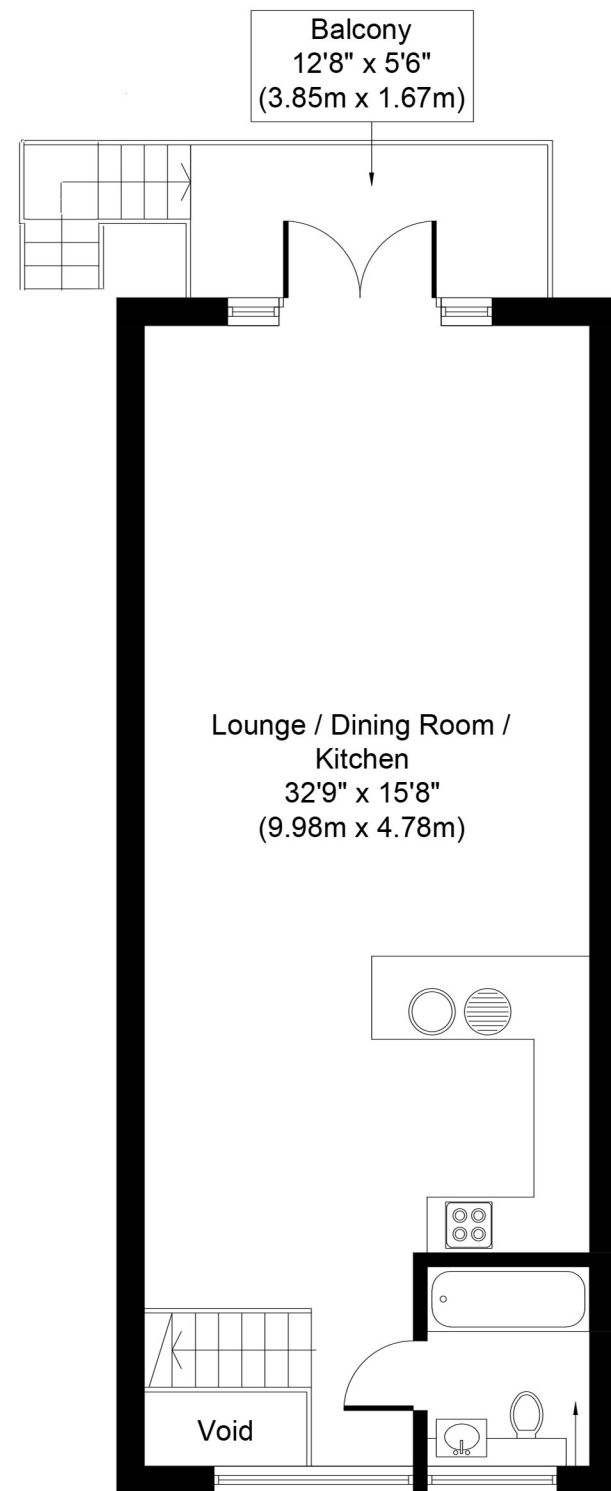

**Ground Floor  
Approximate Floor Area  
308 Sq. ft.  
(28.6 Sq. m.)**

**En-Suite  
9'1" x 3'11"  
(2.78m x 1.20m)**

**First Floor  
Approximate Floor Area**

**619 Sq. ft.  
(57.5 Sq. m.)**