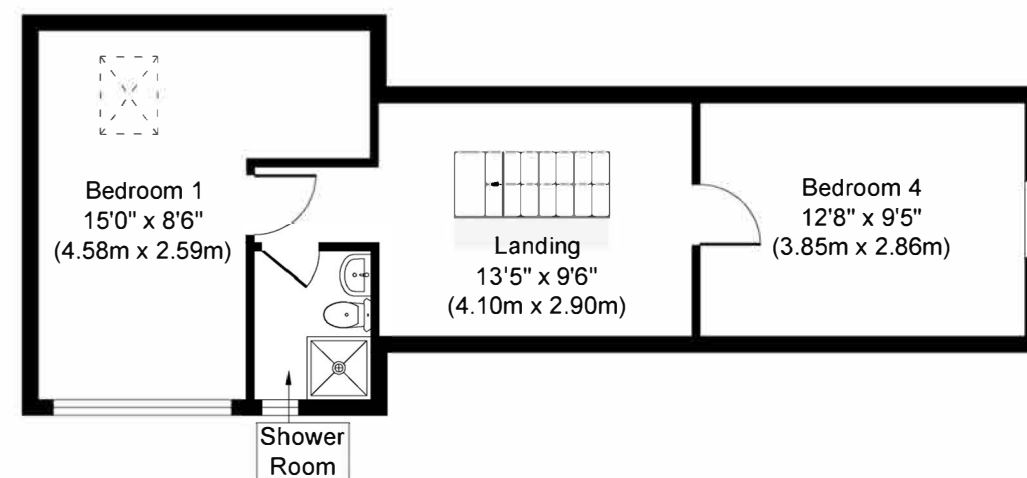

Boat Dock
35'1" x 15'8"
(10.70m x 4.77m)

Boat House

Ground Floor
Approximate Floor Area
1004 sq. ft
(93.25 sq. m)

First Floor
Approximate Floor Area
457 sq. ft
(42.47 sq. m)

Whilst every attempt has been made to ensure the accuracy of the floor plan contained here, measurements of doors, windows, rooms and any other items are approximate and no responsibility is taken for any error, omission, or mis-statement. The measurements should not be relied upon for valuation, transaction and/or funding purposes. This plan is for illustrative purposes only and should be used as such by any prospective purchaser or tenant. The services, systems and appliances shown have not been tested and no guarantee as to their operability or efficiency can be given.