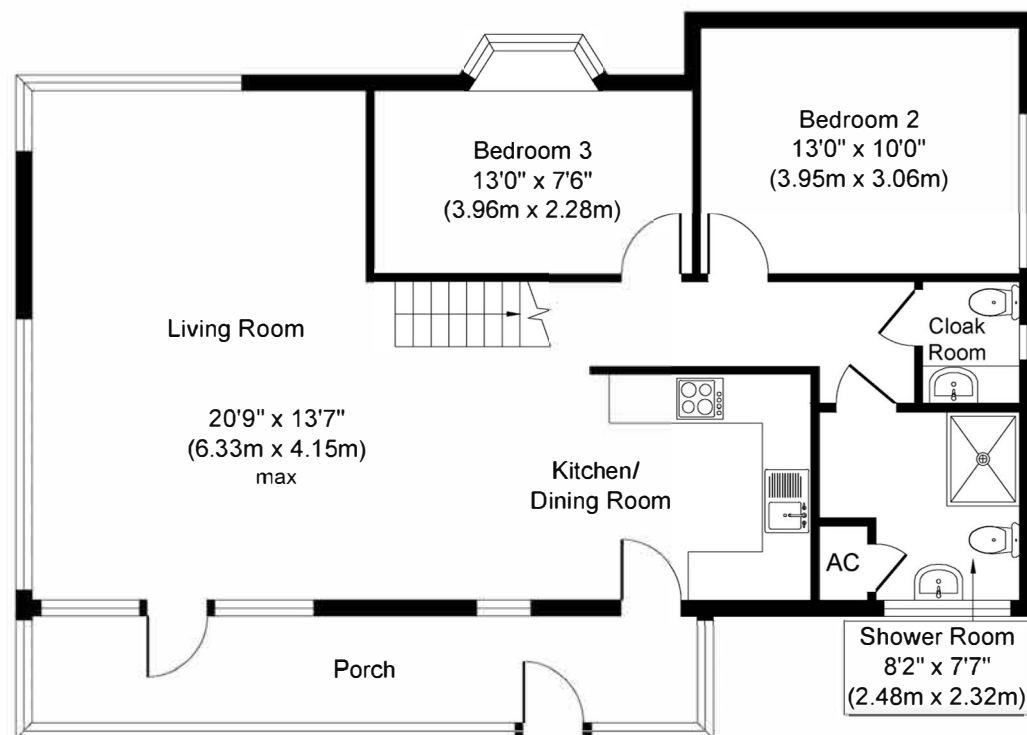

Boat Dock
35'1" x 15'8"
(10.70m x 4.77m)

Boat House

Ground Floor
Approximate Floor Area
1004 sq. ft
(93.25 sq. m)

First Floor
Approximate Floor Area
457 sq. ft
(42.47 sq. m)

Whilst every attempt has been made to ensure the accuracy of the floor plan contained here, measurements of doors, windows, rooms and any other items are approximate and no responsibility is taken for any error, omission, or mis-statement. The measurements should not be relied upon for valuation, transaction and/or funding purposes. This plan is for illustrative purposes only and should be used as such by any prospective purchaser or tenant. The services, systems and appliances shown have not been tested and no guarantee as to their operability or efficiency can be given.