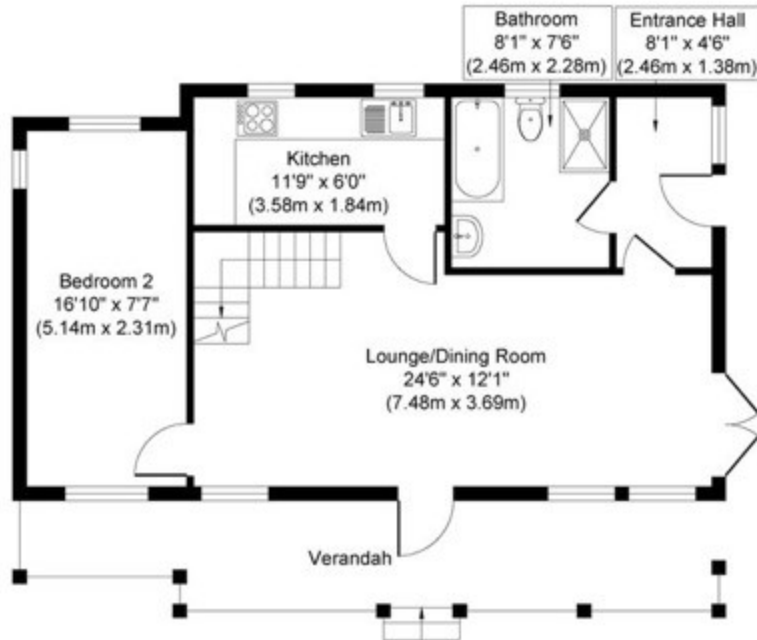

Boat House
25'6" x 13'9"
(7.77m x 4.20m)

Boat House

Ground Floor
Approximate Floor Area
586 sq. ft
(54.42 sq. m)

First Floor
Approximate Floor Area
417 sq. ft
(38.77 sq. m)

Whilst every attempt has been made to ensure the accuracy of the floor plan contained here, measurements of doors, windows, rooms and any other items are approximate and no responsibility is taken for any error, omission, or mis-statement. The measurements should not be relied upon for valuation, transaction and/or funding purposes. This plan is for illustrative purposes only and should be used as such by any prospective purchaser or tenant. The services, systems and appliances shown have not been tested and no guarantee as to their operability or efficiency can be given.