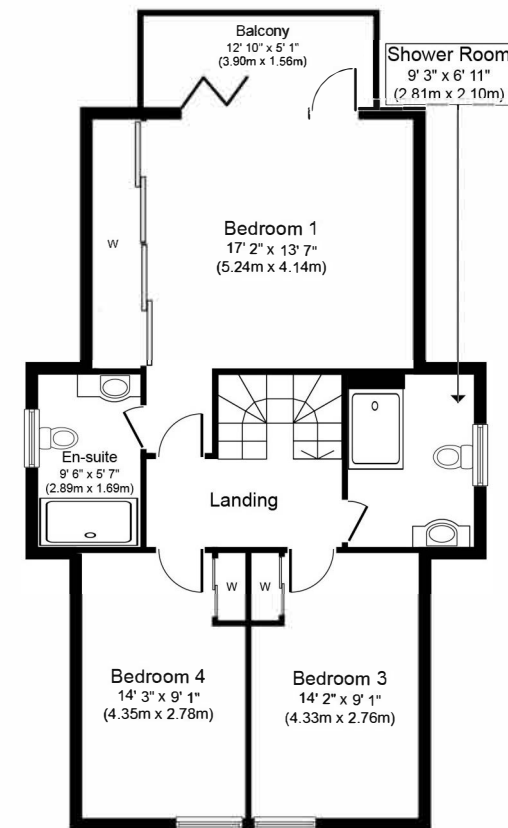

Ground Floor
Approximate Floor Area
1,096 sq. ft.
(101.8 sq. m.)

First floor
Approximate Floor Area
728 sq. ft.
(67.6 sq. m.)

Whilst every attempt has been made to ensure the accuracy of the floor plan contained here, measurements of doors, windows, rooms and any other items are approximate and no responsibility is taken for any error, omission, or mis-statement. The measurements should not be relied upon for valuation, transaction and/or funding purposes. This plan is for illustrative purposes only and should be used as such by any prospective purchaser or tenant. The services, systems and appliances shown have not been tested and no guarantee as to their operability or efficiency can be given.