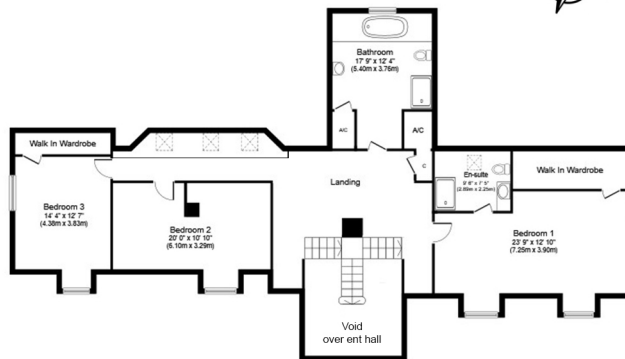

**Ground Floor**  
Approximate Floor Area  
2,251 sq. ft.  
(209.1 sq. m.)

**First Floor**  
Approximate Floor Area  
1,451 sq. ft.  
(134.8 sq. m.)

Whilst every attempt has been made to ensure the accuracy of the floor plan contained here, measurements of doors, windows, rooms and any other items are approximate and no responsibility is taken for any error, omission, or mis-statement. The measurements should not be relied upon for valuation, transaction and/or funding purposes. This plan is for illustrative purposes only and should be used as such by any prospective purchaser or tenant. The services, systems and appliances shown have not been tested and no guarantee as to their operability or efficiency can be given.